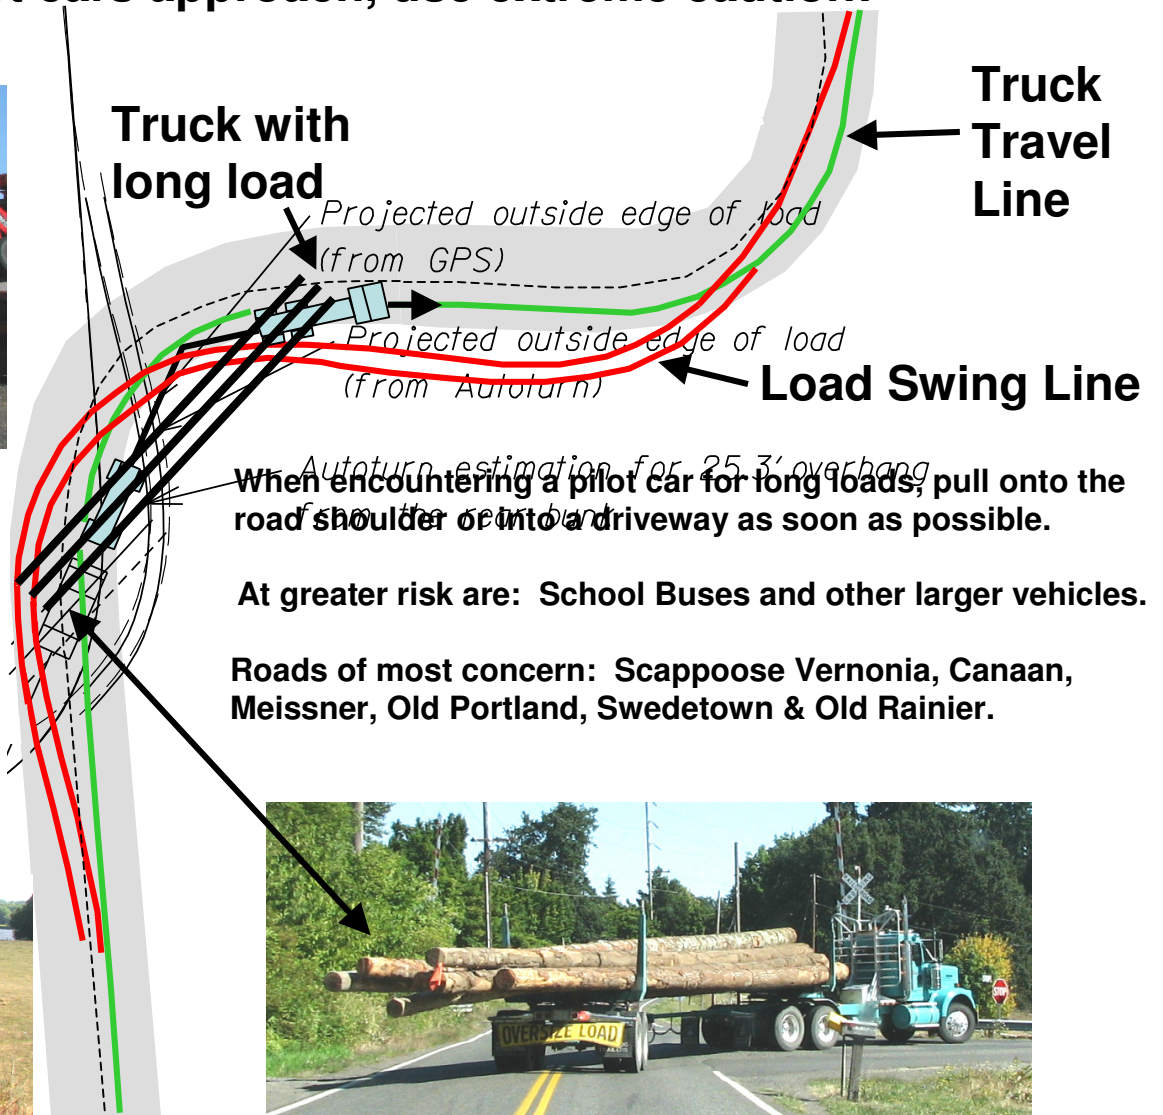

Columbia County Road Department  
**Long Load Swing Warning**

The tail of long loads may swing into other lanes when trucks round corners. When pilot cars approach, use extreme caution!

**Don't Let This Happen To You!**

When You See  
These Signs....

**LONG LOAD**

**LONG LOAD  
OVERSIZE LOAD**

*Two Sided Banner*

**SLOW DOWN**

**BE ALERT**

**BE CAUTIOUS**

1054 Oregon Street  
St. Helens, Oregon 97051

[www.co.columbia.or.us](http://www.co.columbia.or.us)

Phone 503-397-5090

**Long Truck Load  
Swing Warning**

Brochure by Lonny Welter

Transportation Planner  
Columbia County Road  
Department

Long Truck Load Swing

**WARNING**

**Don't Be An  
Innocent Victim!**

**Long Pole Trucks**

**May swing into your  
lane on sharp corners**